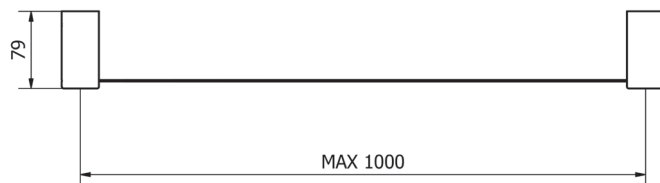

Towel holder with braided stainless steel wire, maximum length 1000 mm, with wall supports in painted, chrome plated or brushed nickel brass. The product can be integrated with other elements (magazine holder, toilet paper holder, shelves). The length of the towel holder can be defined by the user within the maximum length. The combination of several elements of the DOT series allows configuring customized figures. Maximum load on the cover: 120 kg.

Cover, clamps and wall support in turned brass.
NBR. elastic elements
Locking screws in stainless steel
Wire in inox aisi 304 Ø 1,5 mm 7x7 stainless steel
Chrome plated clamps.
Shelf in brass, welded to the cover: painted / chrome plated/ brushed nickel, depending on the version.
Wall support in yellow brass

TUV certification system UNI EN ISO 9001: 2008

Wall fixing by plugs and screws not included in the package. Choose the appropriate type of plug according to the type of wall in which it will be fixed.

Make a proper cleaning with soap and water, do not use aggressive, abrasive, corrosive, acid, acetone, paint thinner, etc. Do not scratch the paint / chrome / nickel coating. Periodically check the correct mounting and installation robustness. Do not use the product for purposes other than those intended.

ST_PRODOTTO: EEVDT101 - EVDT102 - EVDT103 - EVDT104 - REV.00 - 15/03/2017 - APPROVED T.D.

The above mentioned information cannot be considered as binding. Thermomat Saniline srl reserves the right to make technical and aesthetic changes without any prior notice.