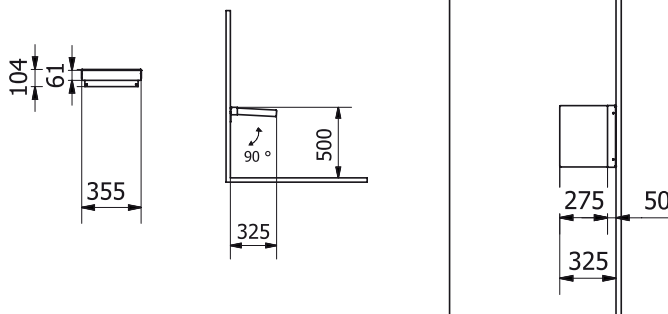

product technical sheet

ST-SEDBC - ST-SEDGR

Ever Life Design

Style

article code	
product family	
product line	
description	Shower folding seat, soft.
performances	Maximum load: 130 kg.
certifications	TUV system certification UNI EN ISO 9001:2008.
product features	Wall mounting plate made of polished stainless. Soft polyurethane folding seat. The seat can be folded up to reduce space when not in use. It offers the advantage of having a soft and comfortable seat in a very small space (50 mm width) when not in use.
fixing	Wall mounting by n° 5 plugs. Plugs are not included in the package. Read the instruction sheet to choose the suitable plugs according to the type of wall.
maintenance	Check the correct fastening of the accessories periodically. Perform a proper cleaning with water and soap, do not use abrasive or corrosive agents or coarse sponges.
materials	N° 2 Metal sheets 30/10 - Stainless steel AISI 304 - Polished N° 1 Seat 280 x 355 x 45 mm - Soft polyurethane
notes	ST-SEDBC - white colour ST-SEDGR - anthracite colour