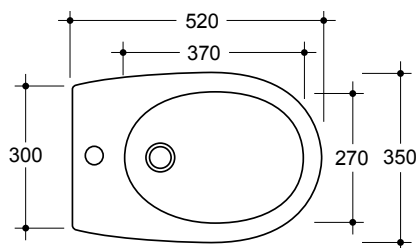

WC

Seat 4299 o 4299-F (soft close), Duroplast

Drainage pipe.

Floor fixing elements.

Vitreous china

General tolerance +/- 5 %

Weight: 25 kg

ST\_PRODOTTO: 4290 - REV.00 - 13/06/2017 - APPROVED T.D.