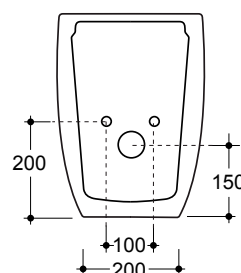

Vitreous china floor standing wc.

UE 305/2011 regulation and EN 997 standard compliant

TUV system certification UNI EN ISO 9001:2008.

Height 42 cm from the floor. Suitable for wall or floor drain. For floor drain use a tight bend.

WC

Seat 4299 o 4299-F (soft close), Duroplast

Drainage pipe.

Floor fixing elements.

Vitreous china

General tolerance +/- 5 %

Weight: 25 kg

ST\_PRODOTTO: 4290 - REV.00 - 13/06/2017 - APPROVED T.D.