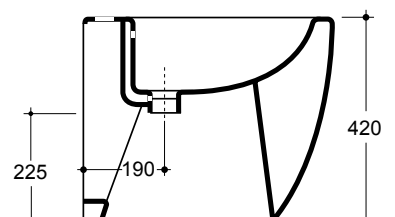

Vitreous china floor standing wc.

UE 305/2011 regulation and EN 997 standard compliant

TUV system certification UNI EN ISO 9001:2008.

Height 42 cm from the floor. Suitable for wall or floor drain. For floor drain use a tight bend.

WC

Seat 4299 o 4299-F (soft close), Duroplast

Drainage pipe.

Floor fixing elements.

Vitreous china

General tolerance +/- 5 %

Weight: 25 kg

ST\_PRODOTTO: 4290 - REV.00 - 13/06/2017 - APPROVED T.D.