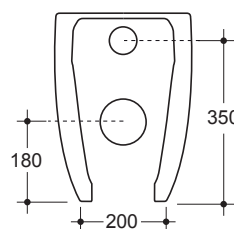

product technical sheet

4291

Ever Life Design
Easy 42

- article code
- product family
- product line
- description
- performances
- certifications
- product features
- fixing
- care
- product composition
- accessories not included in the package
- Materials and treatments
- tolerance
- Packaging

Vitreous china floor standing bidet.

UE 305/2011 regulation and EN 997 standard compliant

TUV system certification UNI EN ISO 9001:2008.

Floor standing bidet. 42 cm height from the floor. Faucet hole Ø 35 mm. Drainage system hole 1"1/4.

2 vertical hardware; possibility of using commercial hardware.

Periodically check the correct fastening of toilet..
Clean with soap and water or other suitable products; avoid aggressive or abrasive products. Dry with a soft cloth.

Bidet

Faucet, drainage system, connections and fixing elements.
Floor fixing elements

Vitreous china

General tolerance +/- 5 %

Weight: 21 kg

ST_PRODOTTO: 4291 - REV.00 - 13/06/2017 - APPROVED T.D.

The above mentioned information cannot be considered as binding. Thermomat Saniline srl reserves the right to make technical and aesthetic changes without any prior notice.

Ever by Thermomat Saniline s.r.l. | Mantova | Italy

www.everlifedesign.it