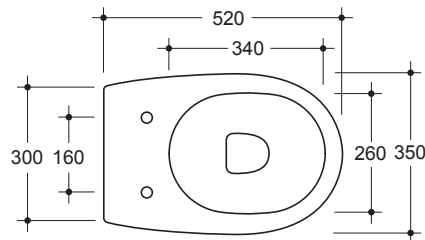

product technical sheet

4291

Ever Life Design
Easy 42

- article code
- product family
- product line
- description
- performances
- certifications
- product features
- fixing
- care
- product composition
- accessories not included in the package
- Materials and treatments
- tolerance
- Packaging

Vitreous china floor standing bidet.

UE 305/2011 regulation and EN 997 standard compliant

TUV system certification UNI EN ISO 9001:2008.

Floor standing bidet. 42 cm height from the floor. Faucet hole Ø 35 mm. Drainage system hole 1"1/4.

2 vertical hardware; possibility of using commercial hardware.

Periodically check the correct fastening of toilet..
Clean with soap and water or other suitable products; avoid aggressive or abrasive products. Dry with a soft cloth.

Bidet

Faucet, drainage system, connections and fixing elements.
Floor fixing elements

Vitreous china

General tolerance +/- 5 %

Weight: 21 kg

ST_PRODOTTO: 4291 - REV.00 - 13/06/2017 - APPROVED T.D.

The above mentioned information cannot be considered as binding. Thermomat Saniline srl reserves the right to make technical and aesthetic changes without any prior notice.

Ever by Thermomat Saniline s.r.l. | Mantova | Italy

www.everlifedesign.it