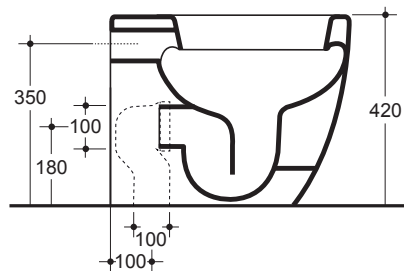

Vitreous china floor standing bidet.

UE 305/2011 regulation and EN 997 standard compliant

TUV system certification UNI EN ISO 9001:2008.

Floor standing bidet. 42 cm height from the floor. Faucet hole Ø 35 mm. Drainage system hole 1"1/4.

Bidet

Faucet, drainage system, connections and fixing elements.  
Floor fixing elements

Vitreous china

General tolerance +/- 5 %

Weight: 21 kg

ST\_PRODOTTO: 4291 - REV.00 - 13/06/2017 - APPROVED T.D.

The above mentioned information cannot be considered as binding. Thermomat Saniline srl reserves the right to make technical and aesthetic changes without any prior notice.