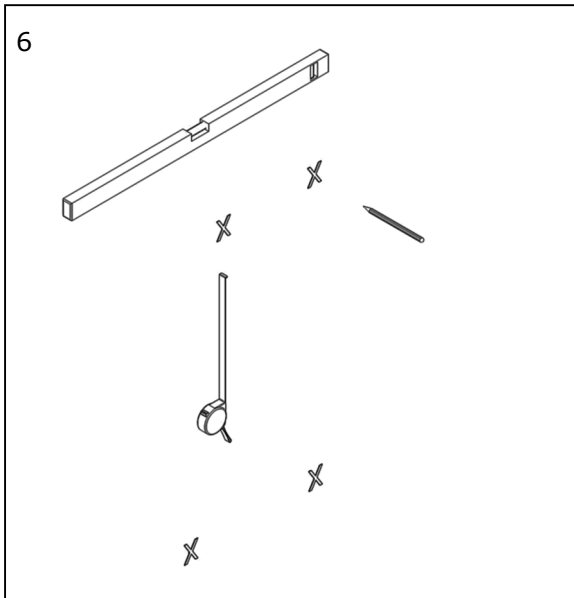

# ELEGANCE

SEDILE DOCCIA - SHOWER SEAT

ever  
LIFE DESIGN