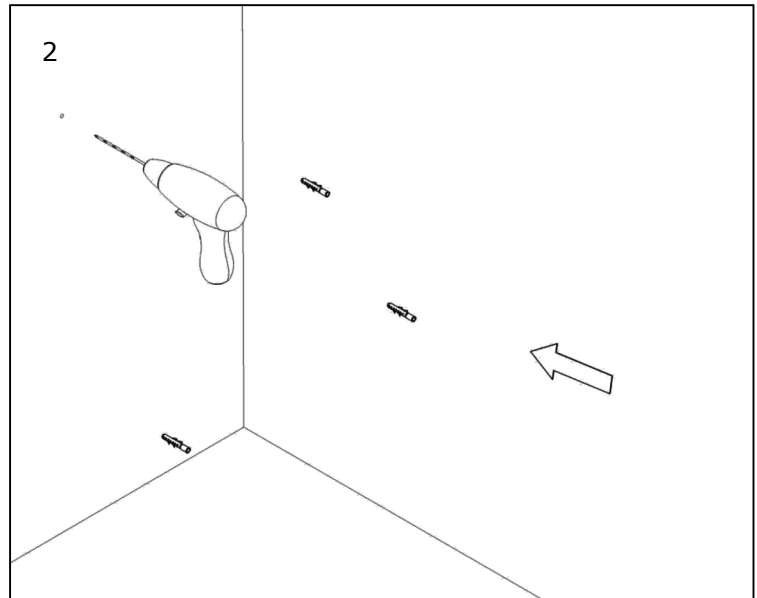

# ELEGANCE

SEDILE DOCCIA - SHOWER SEAT

ever  
LIFE DESIGN