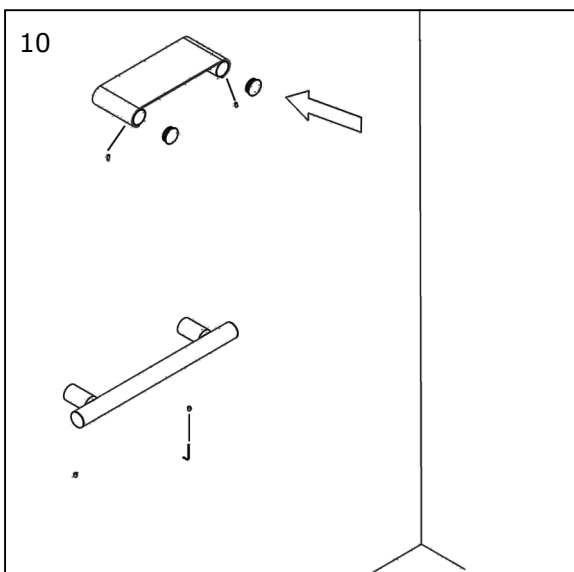

# ELEGANCE

SEDILE DOCCIA - SHOWER SEAT

ever  
LIFE DESIGN