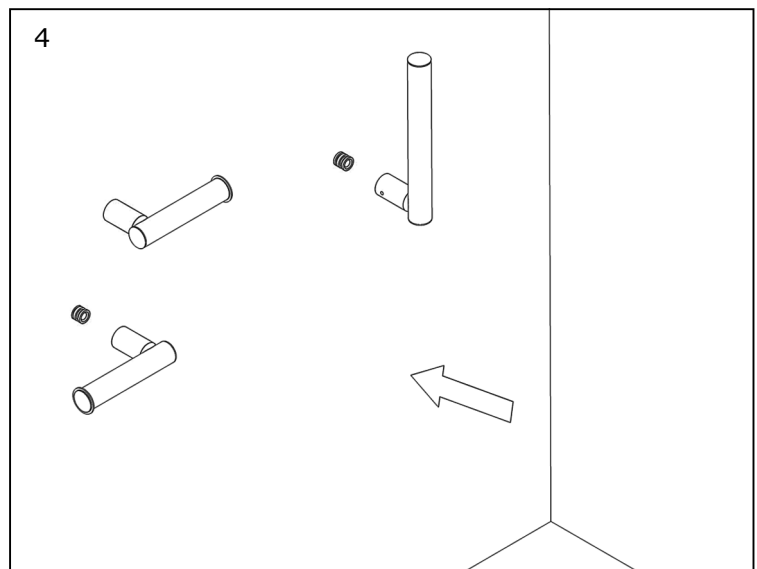

# ELEGANCE

SEDILE DOCCIA - SHOWER SEAT

ever  
LIFE DESIGN