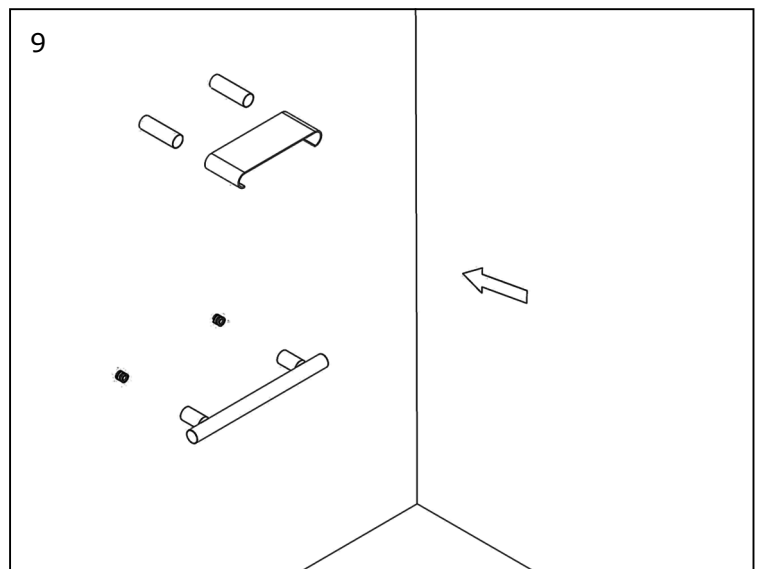

# ELEGANCE

SEDILE DOCCIA - SHOWER SEAT

ever  
LIFE DESIGN