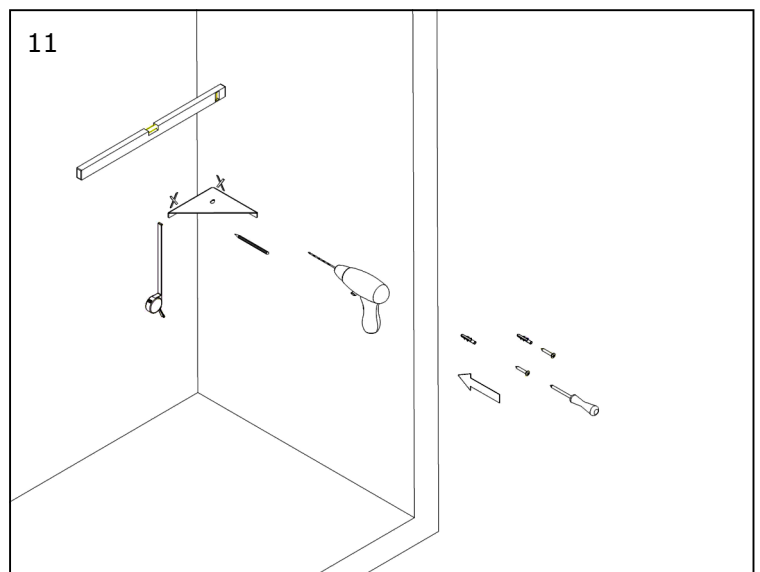

# ELEGANCE

SEDILE DOCCIA - SHOWER SEAT

ever  
LIFE DESIGN